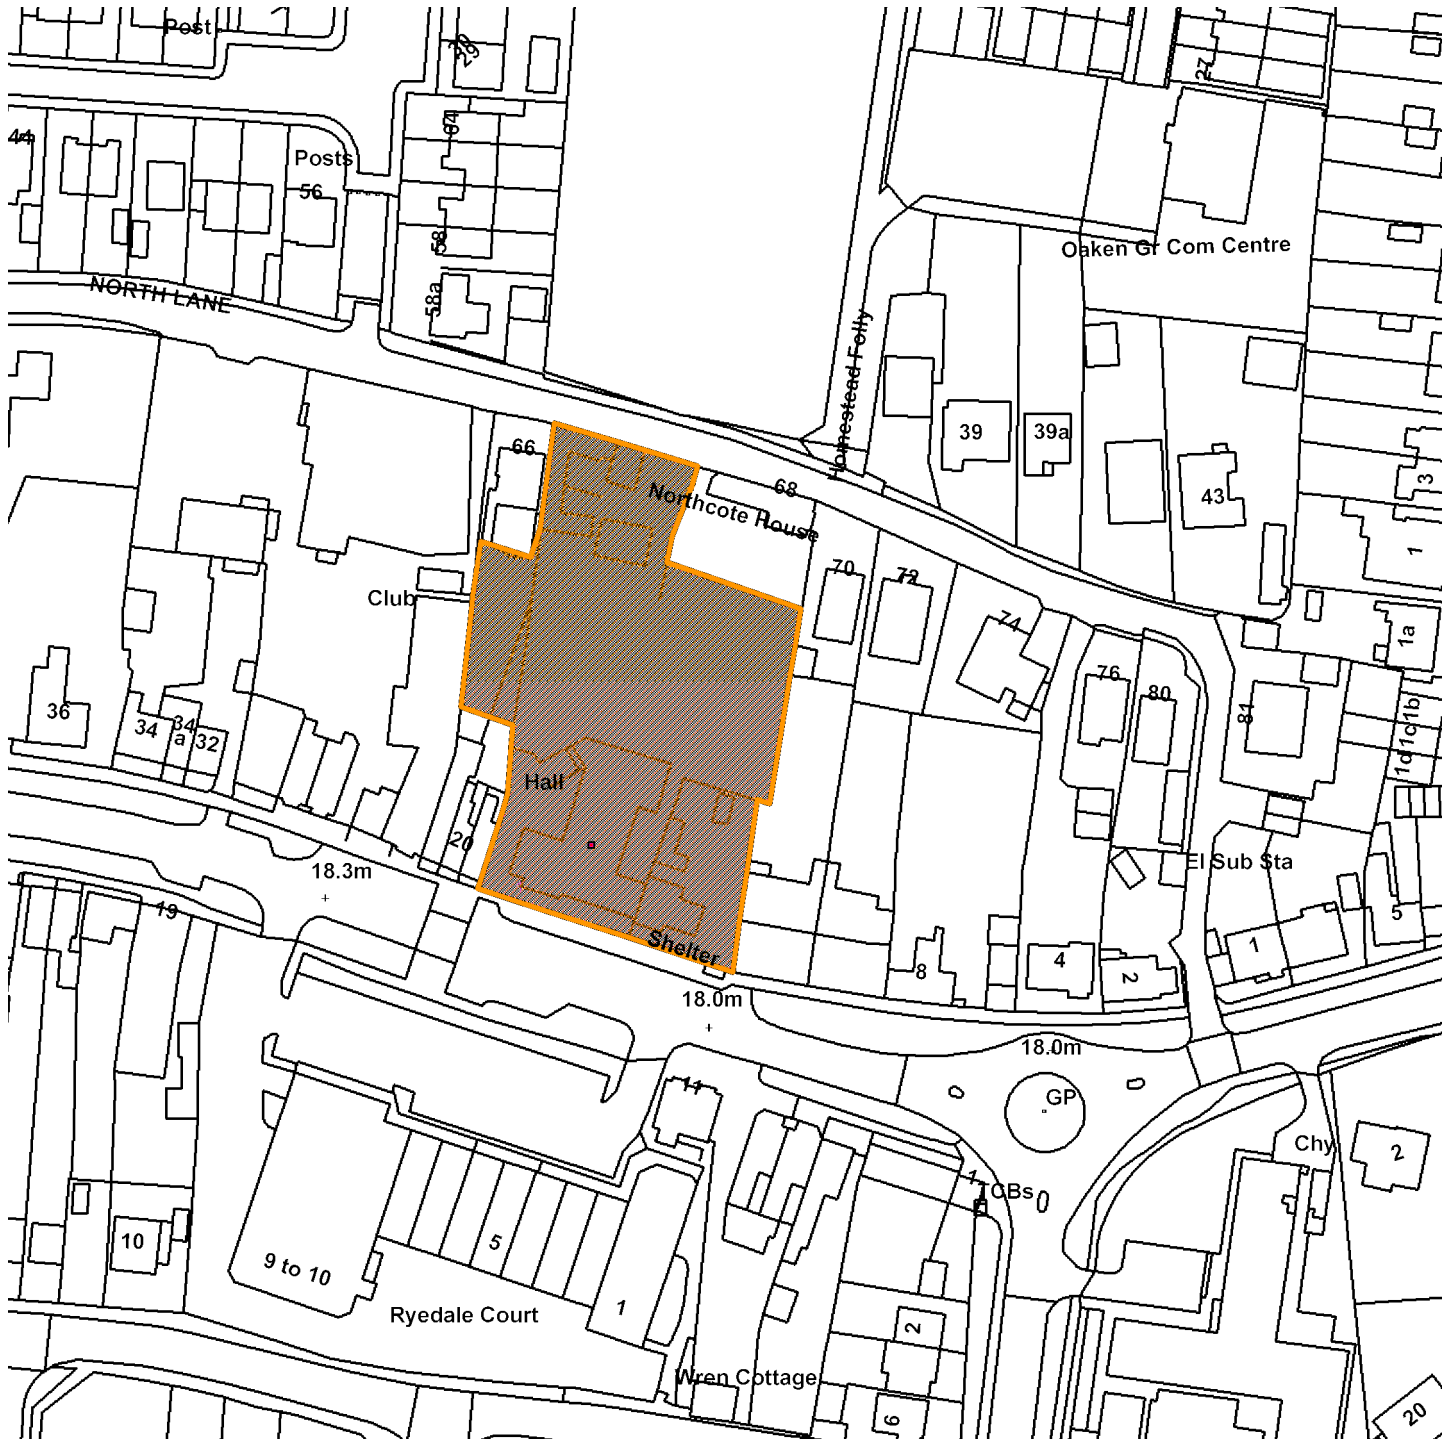

14/01982/FUL

The Memorial Hall, 16 The Village, Haxby, York

GIS by ESRI (UK)

Scale : 1:1272

Reproduced from the Ordnance Survey map with the permission of the Controller of Her Majesty's Stationery Office © Crown Copyright 2000.

Unauthorised reproduction infringes Crown Copyright and may lead to prosecution or civil proceedings.

Organisation	Not Set
Department	Not Set
Comments	Site plan
Date	27 October 2014
SLA Number	Not Set